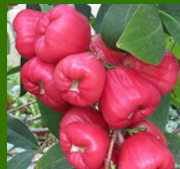

MATOA

PINK MATOA

RAINBOW MATOA

WATER APPLE VARIETIES

**SYZGIUM SEBO
BICULAM LADY APPLE**

LOCAL WATER APPLE

RED WATER APPLE

DALHARI WATER APPLE

BALI CHAMPA

**GREEN INDONESIAN
WATER IN APPLE**

WHITE THAI

LADY APPLE WHITE

JAMBU BIRA

CHANDAPURI RUBY

**ELEPHANT LEAF WATER
APPLE**

BLACK WATER APPLE

SYZGIUM JIO HOY

LILLY PILLY

**SYZGIUM
HEMILAMPURUM**

SYZGIUM FIBROSUM

BLUEBERRY

HIGH ELEVATION

DAPPER BLUE BERRY

LIBERTY BLUE BERRY