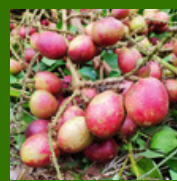

MATOA

PINK MATOA

RAINBOW MATOA

WATER APPLE VARIETIES

**SYZGIUM SEBO
BICULAM LADY APPLE**

LOCAL WATER APPLE

RED WATER APPLE

DALHARI WATER APPLE